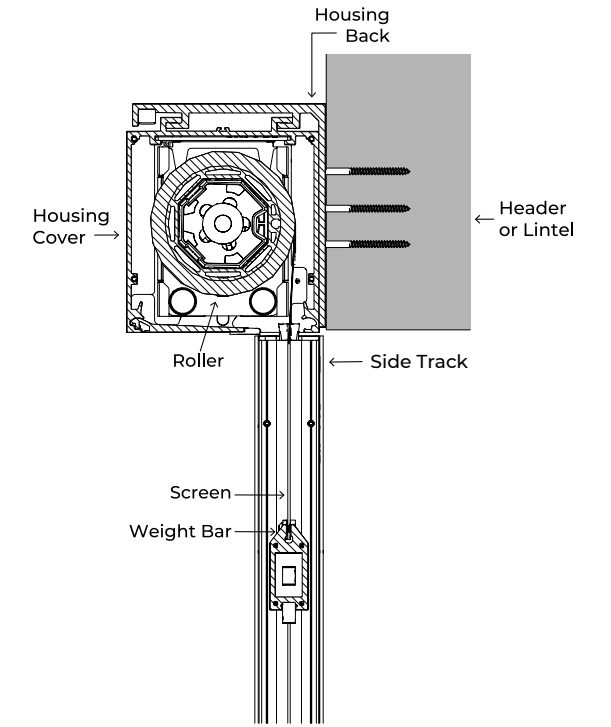

Tracks installed on the **outside** of the opening.

Measure the opening width from Post to Post. Measure the opening height from Floor to the Top of the Opening.
Note: When entering in FLOW it will: Add 7" to the width for the tracks and add 10" to height for the shade.

Only for Pocket Application types

Tracks **recessed** into the post utilizing U-Channels. Measure the opening width from inside of the U-Channel.
 Measure the opening height from the Floor to the Top of the Pocket.

Note: When entering in FLOW it will: Deduct ¼" to the width for the tracks and Keep the Height as measured.

Shade Mounting Options & Weight Bar Dimensions

Ceiling Mount

Wall Mount

Pocket Mount

*Optional 2" wool pile