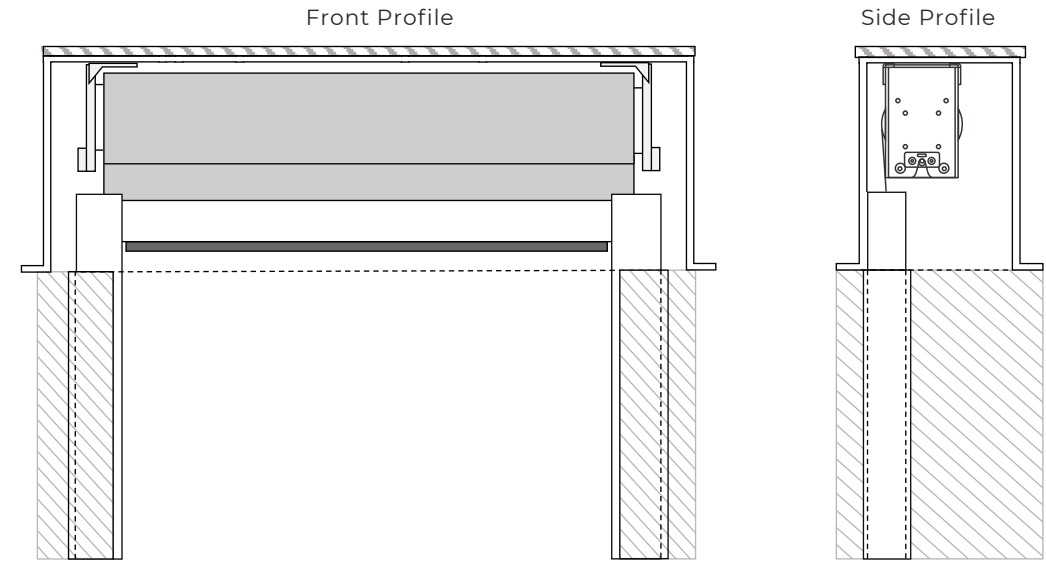

Note: When entering in FLOW it will: Deduct ¼" to the width for the tracks and Keep the Height as measured.

Shade Mounting Options & Weight Bar Dimensions

Ceiling Mount

Wall Mount

Pocket Mount

*Optional 2" wool pile

Weight Bar

Box Dimensions

*Inside Mount Box Applications Shown

Box and Brackets

Up to 18' x 14'

Up to 24' x 16'

Ceiling Mount Brackets

Wall Mount Brackets

Tracks

Pocket Dimensions

*Recessed Pocket Box Applications Shown

Pocket and Brackets

up to 24' x 16'

Pocket Bracket

Tracks

*Recessed Pocket Application Shown