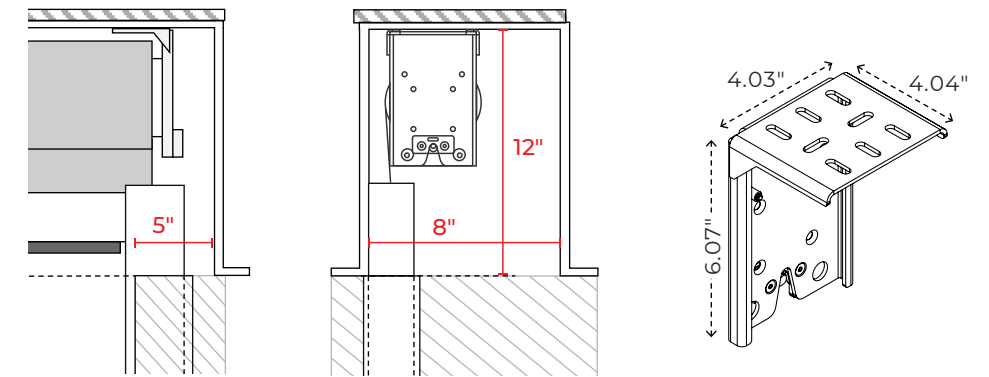

Weight Bar

Box Dimensions

*Inside Mount Box Applications Shown

Box and Brackets

Up to 18' x 14'

Up to 24' x 16'

Ceiling Mount Brackets

Wall Mount Brackets

Tracks

Pocket Dimensions

*Recessed Pocket Box Applications Shown

Pocket and Brackets

up to 24' x 16'

Pocket Bracket

Tracks

*Recessed Pocket Application Shown