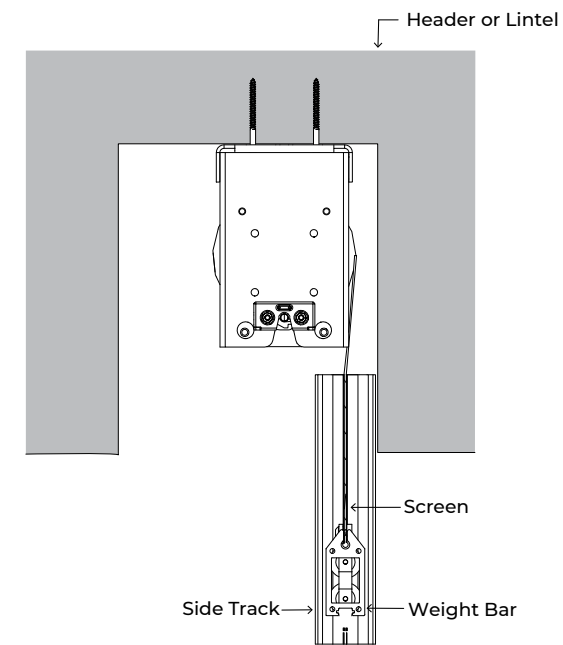

Tracks installed on the **outside** of the opening.

Measure the opening width from Post to Post. Measure the opening height from Floor to the Top of the Opening.
Note: When entering in FLOW it will: Add 7" to the width for the tracks and add 10" to height for the shade.

Note: When entering in FLOW it will: Deduct ¼" to the width for the tracks and Keep the Height as measured.

Shade Mounting Options & Weight Bar Dimensions

Ceiling Mount

Wall Mount

Pocket Mount

*Optional 2" wool pile

Weight Bar

Box Dimensions

*Inside Mount Box Applications Shown

Box and Brackets

Up to 18' x 14'

Up to 24' x 16'

Ceiling Mount Brackets

Wall Mount Brackets

Tracks

Pocket Dimensions

*Recessed Pocket Box Applications Shown

Pocket and Brackets

up to 24' x 16'

Pocket Bracket

Tracks

*Recessed Pocket Application Shown