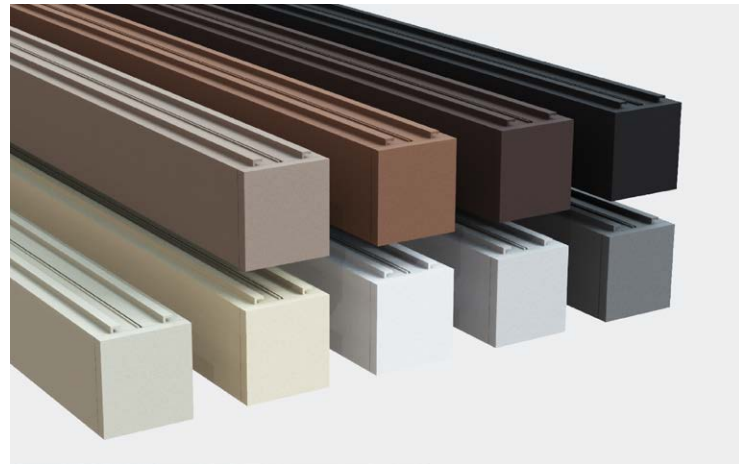

Onyx™ Glide System

Made from proprietary self-lubricating material with UV-hardening pigments, Onyx™ is virtually indestructible. Protects against heat, UV, wind, salt air, and moisture, it's stronger, quieter, and more durable than any Shade Innovations rail before it.

Color Options

Available in 9 durable exterior colors hand-picked by designers.

- Anthracite
- Beach Sand
- Carbon
- Corten
- Dune
- Glacier
- Granite
- Urban Bronze
- White Quartz

50 Nm Smart Quiet Motor