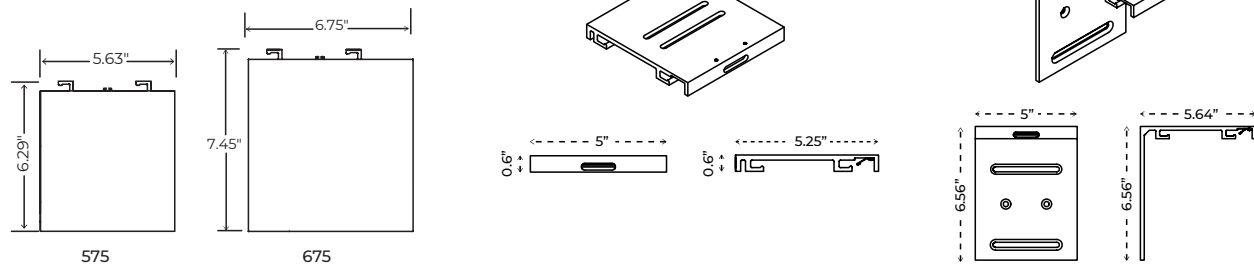

Tracks installed on the **outside** of the opening.

Measure the opening width from Post to Post. Measure the opening height from Floor to the Top of the Opening.
Note: When entering in FLOW it will: Add 7" to the width for the tracks and add 10" to height for the shade.

Note: When entering in FLOW it will: Deduct ¼" to the width for the tracks and Keep the Height as measured.

Shade Mounting Options & Weight Bar Dimensions

Ceiling Mount

Wall Mount

Pocket Mount

*Optional 2" wool pile

Weight Bar

Box Dimensions

*Inside Mount Box Applications Shown

Box and Brackets

Up to 18' x 14'

Up to 24' x 16'

Ceiling Mount Brackets

Wall Mount Brackets

Tracks

Pocket Dimensions

*Recessed Pocket Box Applications Shown

Pocket and Brackets

up to 24' x 16'

Pocket Bracket

Tracks

*Recessed Pocket Application Shown