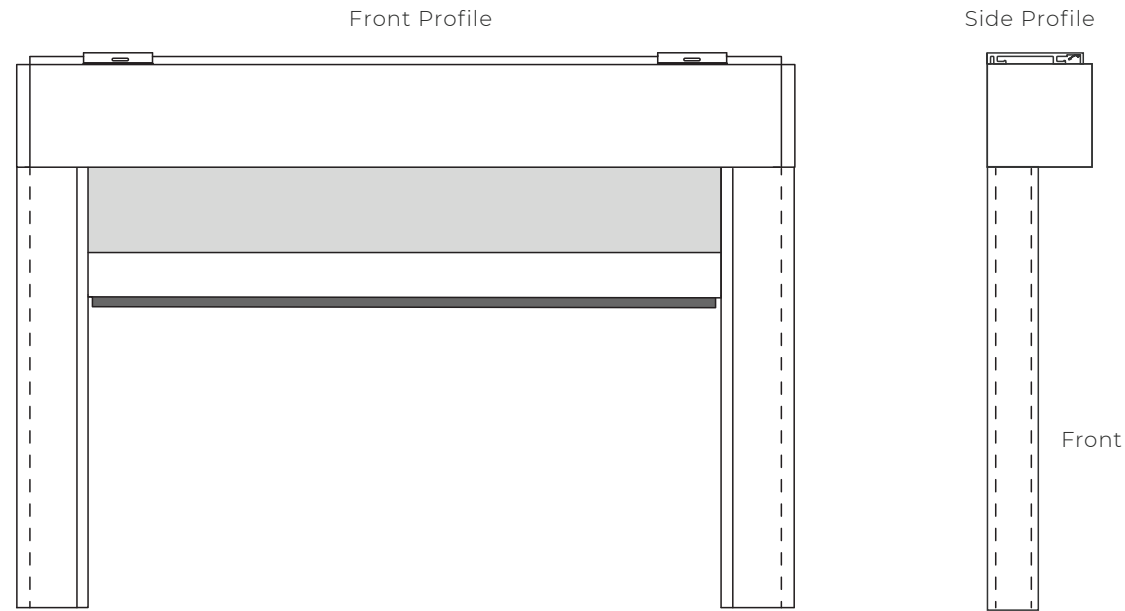

Note: When entering in FLOW it will: Deduct ¼" to the width for the tracks and Keep the Height as measured.

Shade Mounting Options & Weight Bar Dimensions

Ceiling Mount

Wall Mount

Pocket Mount

*Optional 2" wool pile

Weight Bar

Box Dimensions

*Inside Mount Box Applications Shown

Box and Brackets

Up to 18' x 14'

Up to 24' x 16'

Ceiling Mount Brackets

Wall Mount Brackets