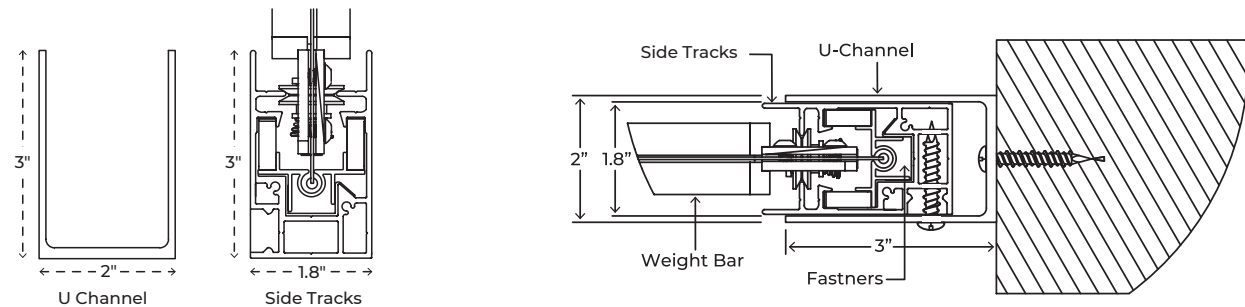

Note: When entering in FLOW it will: Deduct ¼" to the width for the tracks and Keep the Height as measured.

Shade Mounting Options & Weight Bar Dimensions

Ceiling Mount

Wall Mount

Pocket Mount

*Optional 2" wool pile

Weight Bar

Box Dimensions

*Inside Mount Box Applications Shown

Box and Brackets

Up to 18' x 14'

Up to 24' x 16'

Ceiling Mount Brackets

Wall Mount Brackets

Tracks

Pocket Dimensions

*Recessed Pocket Box Applications Shown

Pocket and Brackets

up to 24' x 16'

Pocket Bracket

Tracks

*Recessed Pocket Application Shown