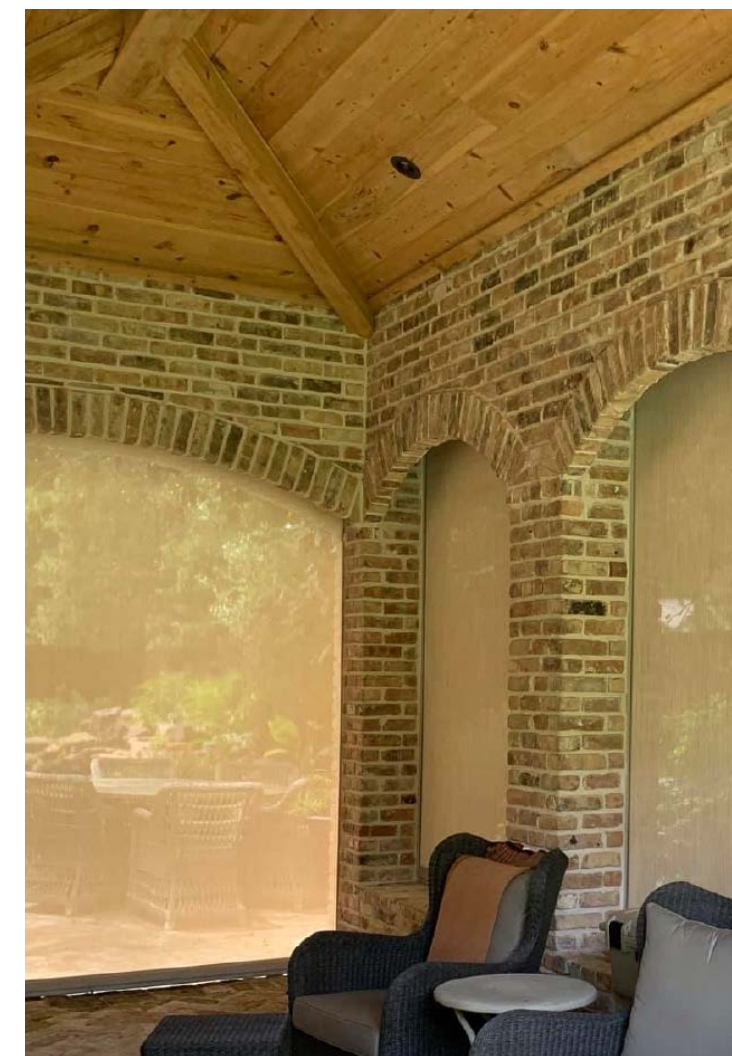

KAOS BOX

Min. Width: 37.75"

- 575 Box up to 18' x 14' *
- 675 Box up to 24' x 16'

FEATURES & BENEFITS

- Made from proprietary self-lubricating material with UV-hardening pigments, Onyx™ is virtually indestructible.
- Protects against heat, UV, wind, salt air, and moisture, it's stronger, quieter.
- Offering a hurricane-rated material, OmegaTEX, engineered with DuPont Kevlar.
- With a unique snap-in tube and hidden bracket attachment, KAOS installs in half the time of traditional outdoor shading systems.
- Square Industrial Design with Matching Custom Powder Coat Colors
- Ceiling, Wall or Pocket mount options
- Outside, Inside and Inside with U-Channel, Inwall mounting variables
- Scales up to 24' wide
- 120v AC Power using stand alone remotes & integrates with SI Ecosystem
- Works with Bond Bridge Pro.
- Multiple fabric options available for high winds.
- Front Projection material from Screen Innovations is available.

KAOS POCKET

Pocket up to 24' x 16'

KAOS OUTDOOR SHADES

KAOS are revolutionizing outdoor living, allowing you to keep your shades down even during high winds and storms. Sleep peacefully, knowing your outdoor investments are protected while saying goodbye to pollen, dust, no-see-ums, and mosquitoes.