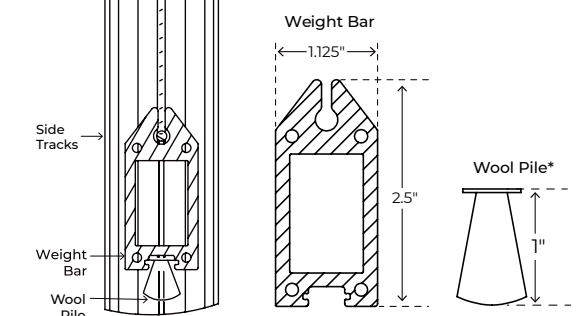

Tracks installed on the **outside** of the opening.

Measure the opening width from Post to Post. Measure the opening height from Floor to the Top of the Opening.
Note: When entering in FLOW it will: Add 7" to the width for the tracks and add 10" to height for the shade.

Only for Pocket Application types

Tracks **recessed** into the post utilizing U-Channels. Measure the opening width from inside of the U-Channel.
 Measure the opening height from the Floor to the Top of the Pocket.

Note: When entering in FLOW it will: Deduct ¼" to the width for the tracks and Keep the Height as measured.

Shade Mounting Options & Weight Bar Dimensions

Ceiling Mount

Wall Mount

Pocket Mount

*Optional 2" wool pile

Weight Bar

Box Dimensions

*Inside Mount Box Applications Shown

Box and Brackets

Up to 18' x 14'

Up to 24' x 16'

Ceiling Mount Brackets

Wall Mount Brackets