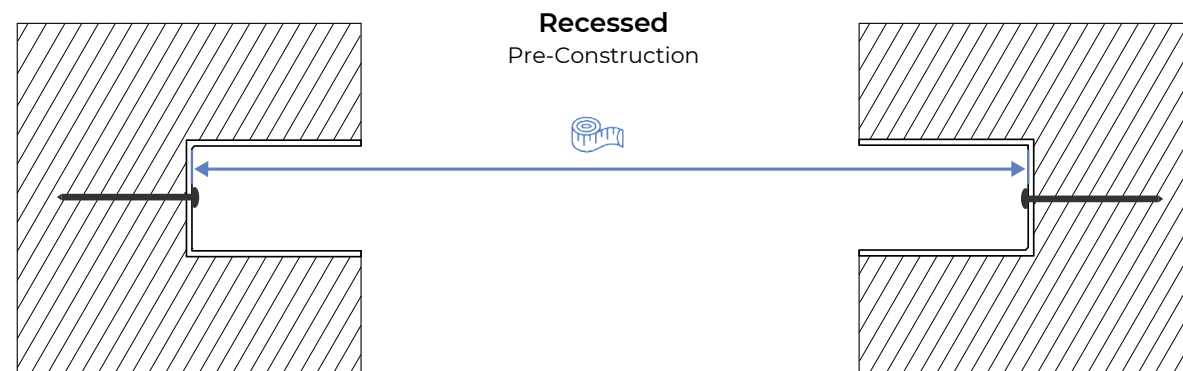

Measure the opening width from Post to Post. Measure the opening height from Floor to the Top of the Opening.
Note: When entering in FLOW it will: Deduct ¼" from width for tracks and keep the Height as measured.

Tracks installed on the **outside** of the opening.

Measure the opening width from Post to Post. Measure the opening height from Floor to the Top of the Opening.
Note: When entering in FLOW it will: Add 7" to the width for the tracks and add 10" to height for the shade.