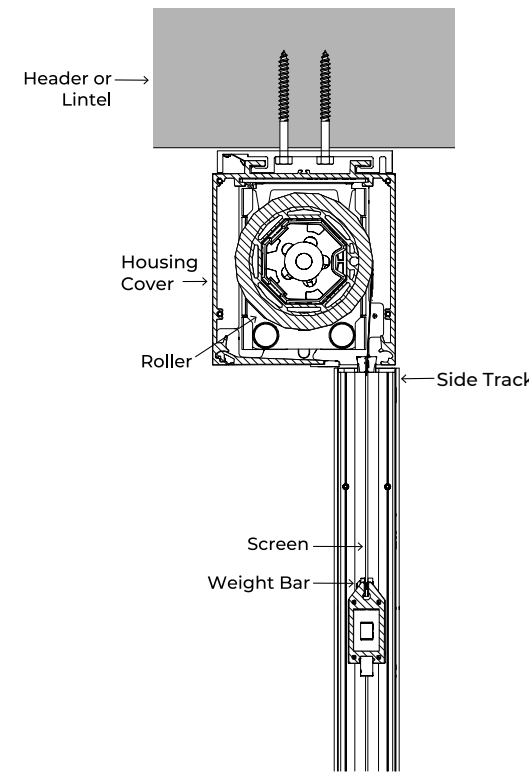

Shade Mounting Options & Weight Bar Dimensions

Ceiling Mount