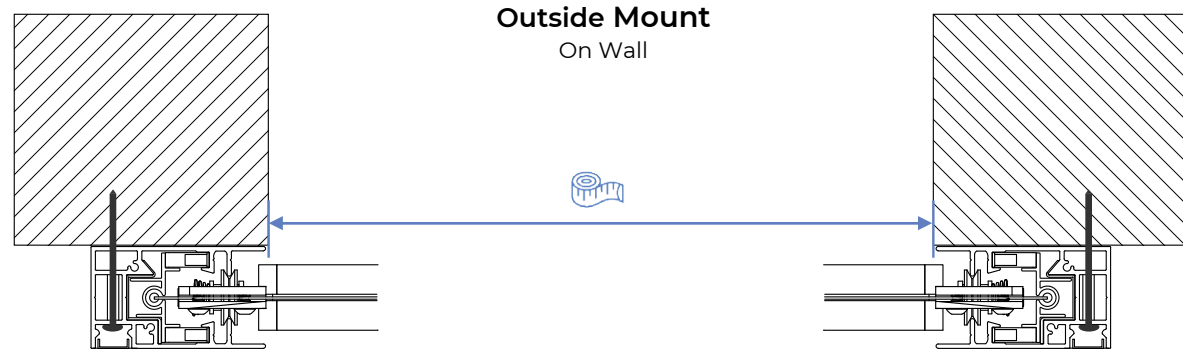

Measure the opening width from Post to Post. Measure the opening height from Floor to the Top of the Opening.
Note: When entering in FLOW it will: Deduct ¼" from width for tracks and keep the Height as measured.

Tracks installed on the **outside** of the opening.

Measure the opening width from Post to Post. Measure the opening height from Floor to the Top of the Opening.
Note: When entering in FLOW it will: Add 7" to the width for the tracks and add 10" to height for the shade.